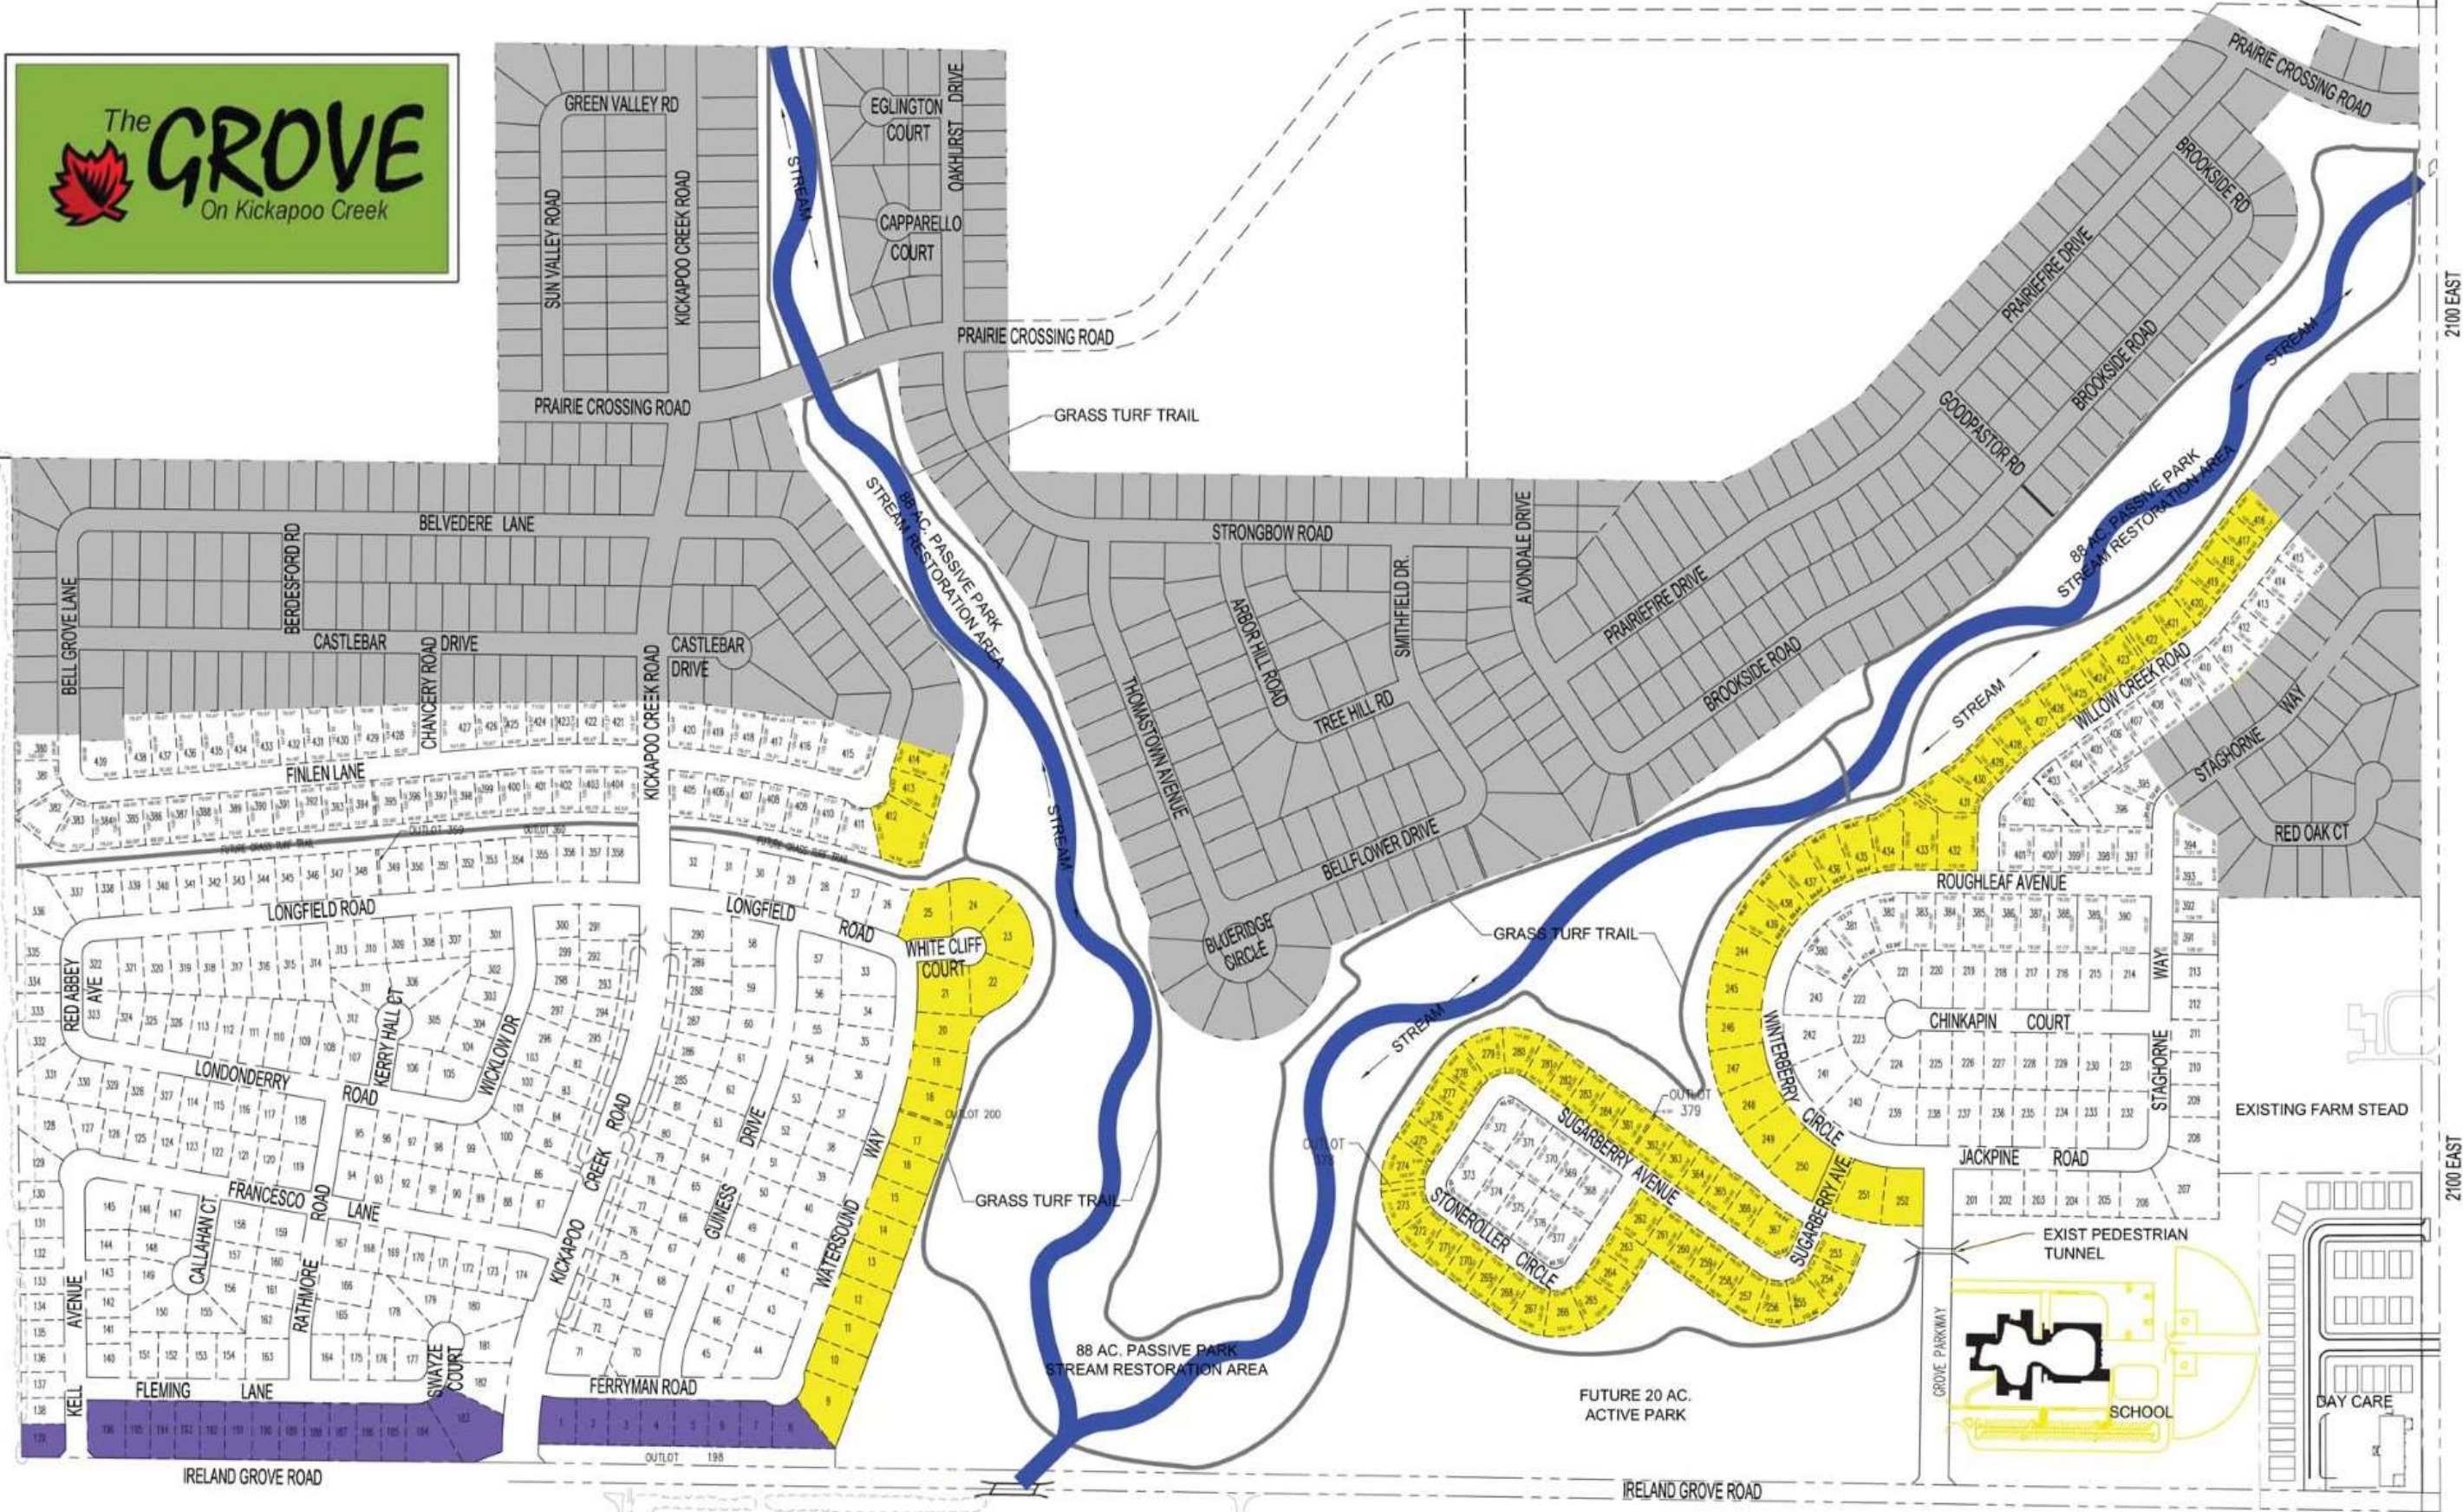

# FENCING OPTIONS BY LOT PER THE GROVE ON KICKAPOO CREEK COVENANTS

- = WHITE VINYL FENCE ONLY
- = 48" MAX. HEIGHT BLACK ALUMINUM OR IRON FENCE ONLY
- = WHITE VINYL, BLACK ALUMINUM/IRON, OR SHADOW BOX FENCE\*